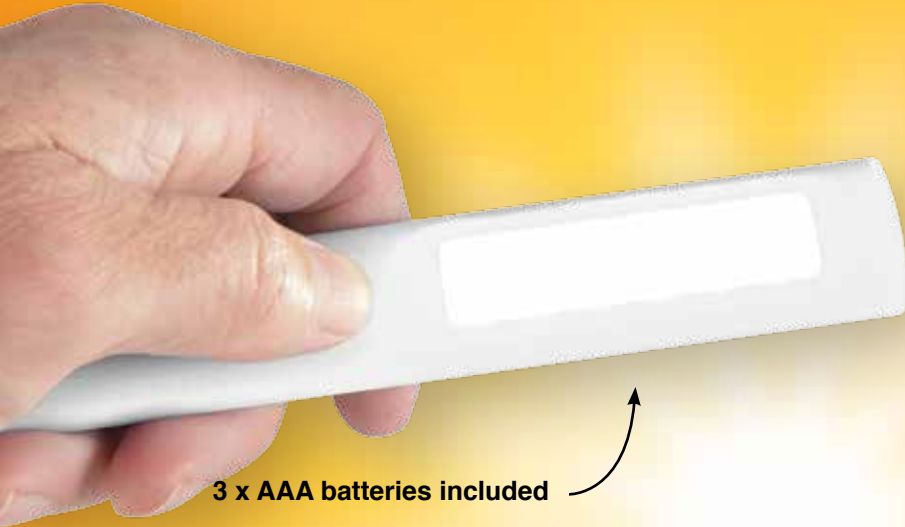

BLAZE

COB LED Light

LL4324 Blaze Magnetic COB Torch

- Powerful push button LED (COB) handy torch with magnet for attaching to metal surfaces.
- COB (Chips On Board) technology produces extremely bright LED light with lower current draw than conventional lighting for longer battery life.
- Great for emergency use in houses, cars and outdoors.
- 3 x AAA batteries included.
- Packed in white gift box.
- The ideal product for vehicle sales, service and insurance, marine, tradespeople, utility suppliers and house and building contractors.

Colour:

Item Size: 160 x 17 x 27 (LxHxD)mm.

Pad Print: 55 x 18 (LxH)mm.

What is COB?

A COB or 'chips on board' light is a type of led package. In COB lighting, single LED chips are placed directly on a circuit board (or substrate) which has thermal properties to disperse heat.